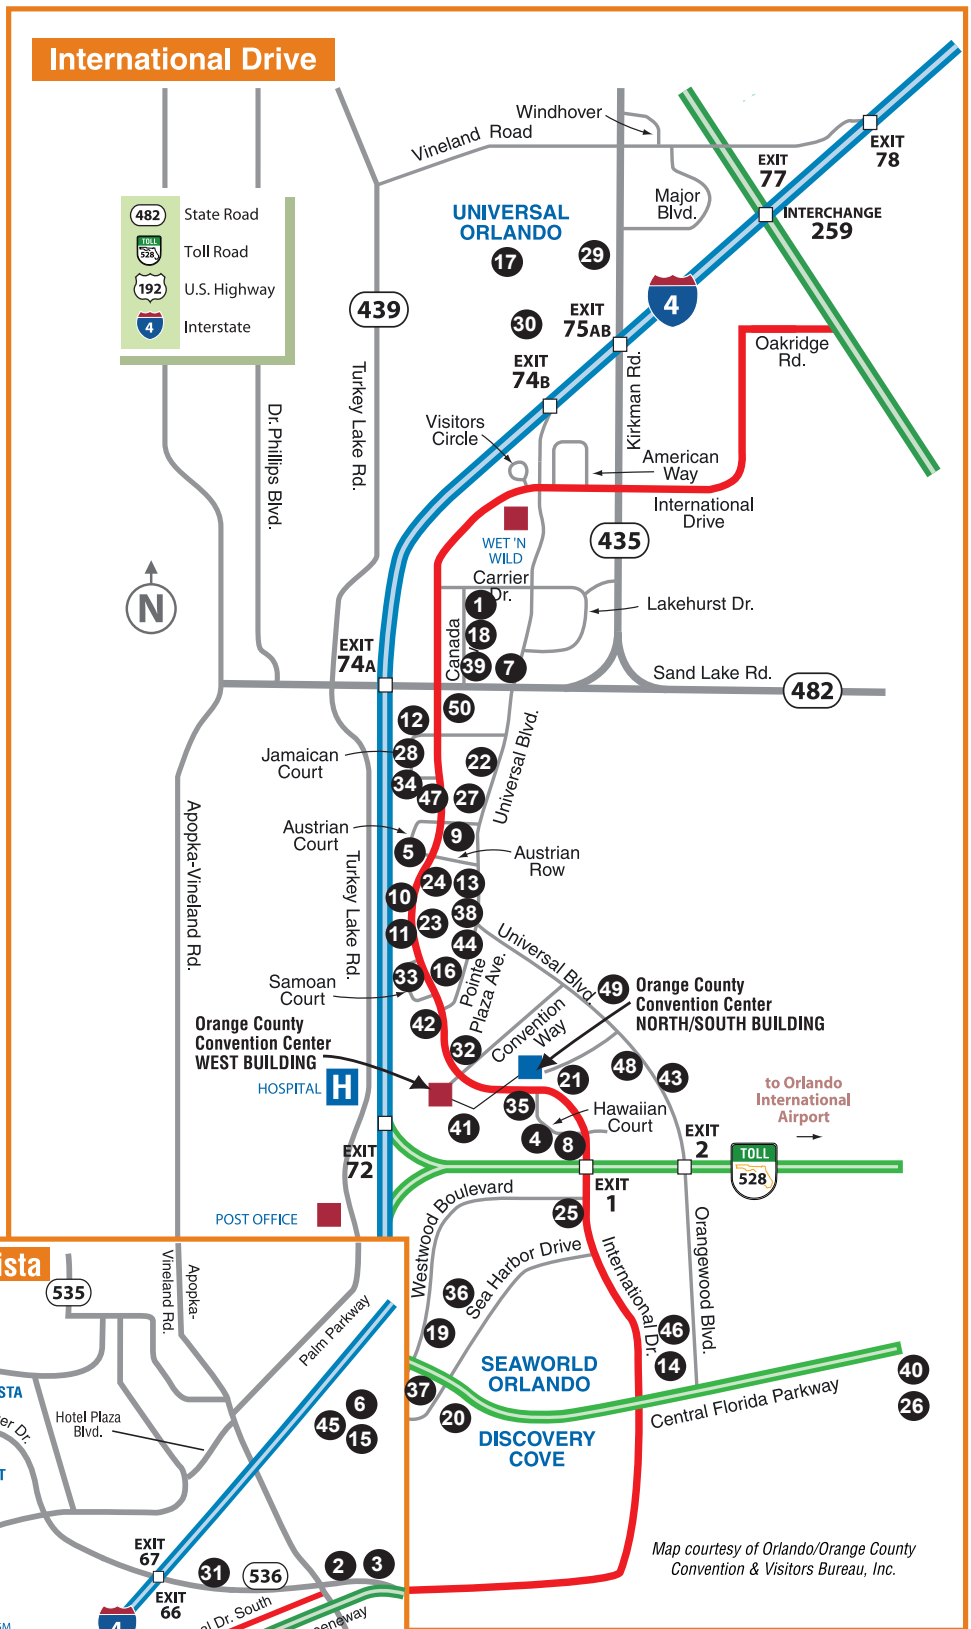

**American Heart Association
National Scientific Session
November 15-18, 2009**

1. Baymont Inn & Suites
2. Buena Vista Suites
3. Caribe Royale All Suites
4. Clarion Inn & Suites (formerly Howard Johnson)
5. Courtyard I-Drive/Convention Center
6. Courtyard Marriott Village
7. Crowne Plaza Orlando Universal
8. Days Inn Convention Center
9. Doubletree Castle Hotel
10. Econolodge Inn & Suites
11. Embassy Suites I-Drive/Convention Center
12. Embassy Suites I-Drive/Jamaican Court
13. Extended Stay Deluxe Convention Center
14. Fairfield Inn & Suites Orlando at SeaWorld
15. Fairfield Inn Marriott Village
16. Hampton Inn International Drive/Convention Center
17. Hard Rock Hotel
18. Hawthorn Suites Orlando
19. Hilton Garden Inn SeaWorld
20. Hilton Grand Vacations Club at SeaWorld
21. Hilton Orlando Convention Center
22. Holiday Inn Hotel & Suites Convention Center
23. Homewood Suites by Hilton Convention Center
24. Hyatt Place Orlando Convention Center
25. International Plaza Resort & Spa
26. JW Marriott Grande Lakes
27. La Quinta Inn & Suites Convention Center
28. La Quinta Inn & Suites I-Drive/Jamaican Ct.
29. Loews Portofino Bay
30. Loews Royal Pacific
31. Orlando World Center Marriott
32. Peabody Orlando
33. Quality Inn Plaza
34. Ramada Inn International Drive
35. Red Roof Inn Convention Ctr.
36. Renaissance Orlando SeaWorld
37. Residence Inn SeaWorld
38. Residence Inn Conv. Ctr.
39. Residence Inn I-Drive
40. Ritz Carlton Grande Lakes
41. Rosen Centre Hotel
42. Rosen Plaza Hotel
43. Rosen Shingle Creek
44. Springhill Suites Conv. Ctr.